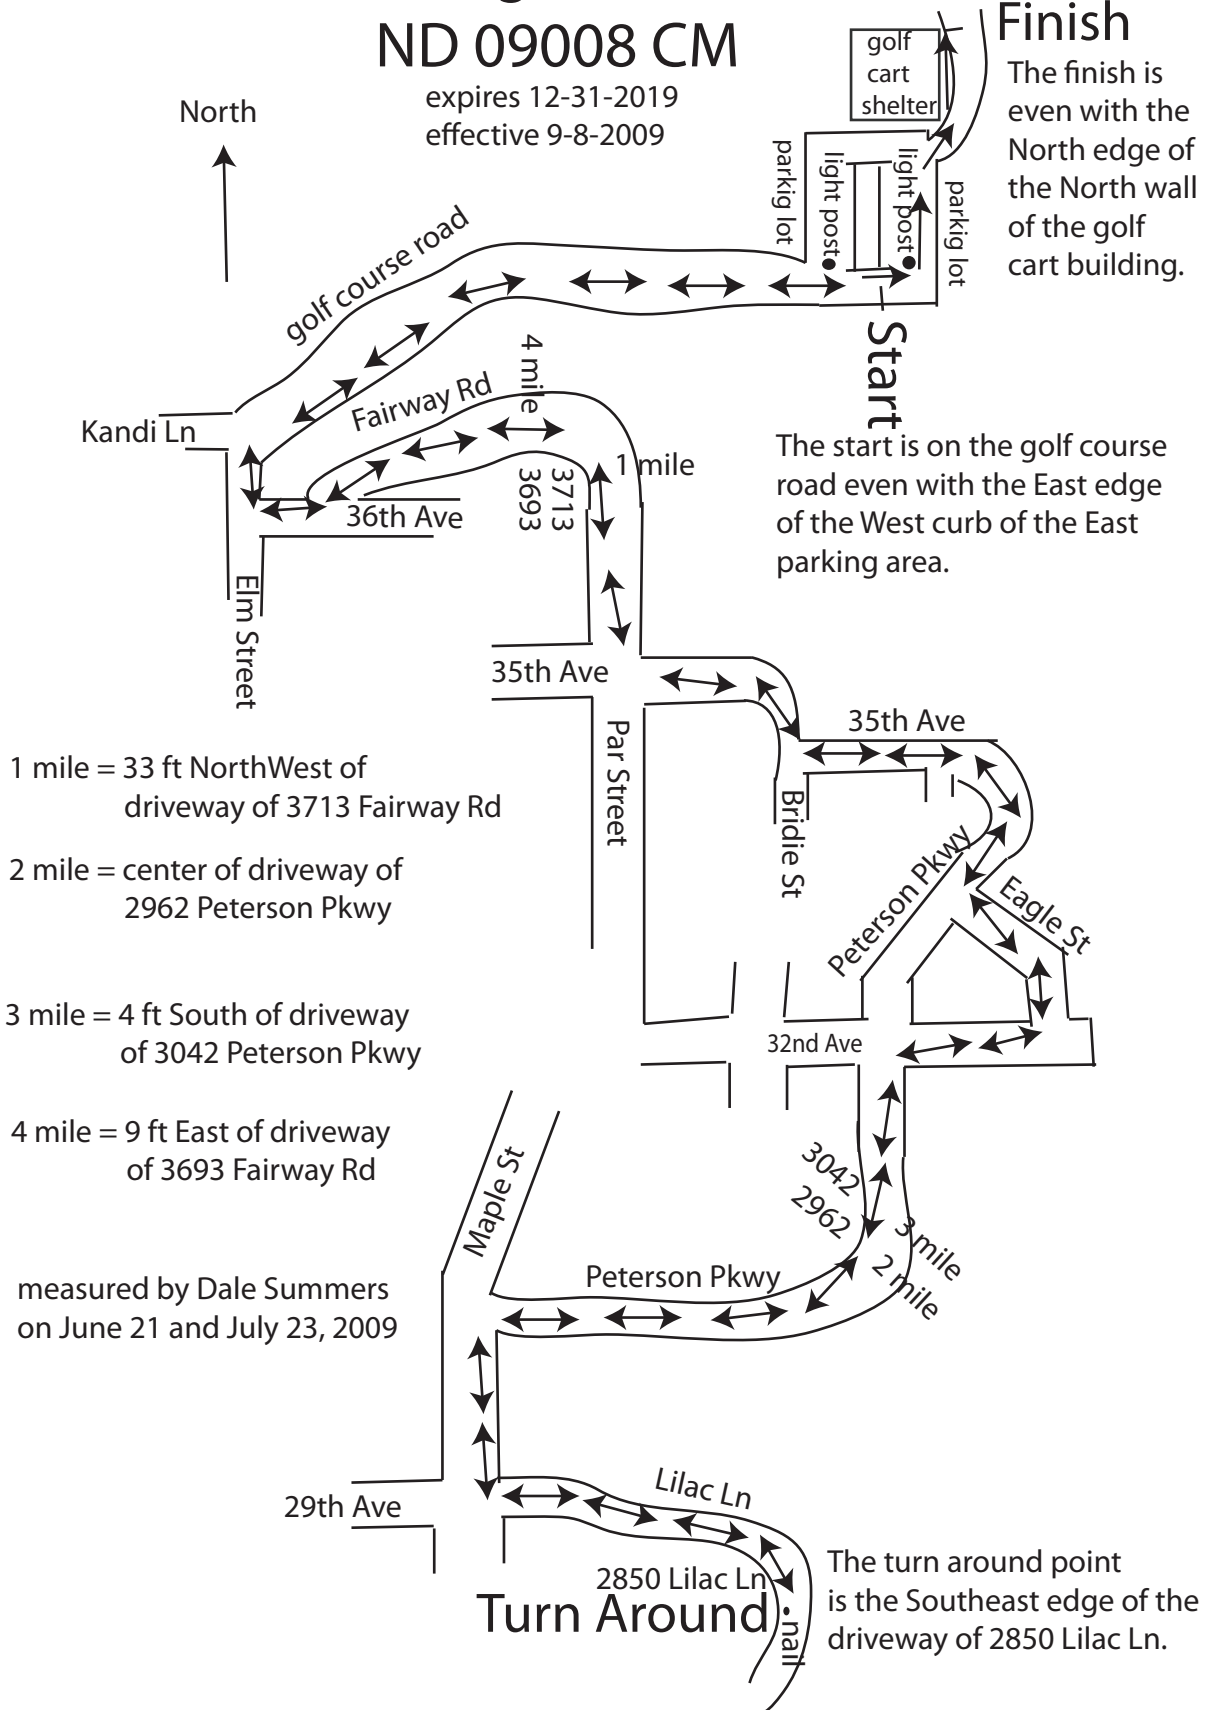

Turkey Trot 5 Mile Fargo, ND

ND 09008 CM

expires 12-31-2019
effective 9-8-2009

Finish

The finish is even with the North edge of the North wall of the golf cart building.

Start

The start is on the golf course road even with the East edge of the West curb of the East parking area.

1 mile = 33 ft NorthWest of driveway of 3713 Fairway Rd

2 mile = center of driveway of 2962 Peterson Pkwy

3 mile = 4 ft South of driveway of 3042 Peterson Pkwy

4 mile = 9 ft East of driveway of 3693 Fairway Rd

measured by Dale Summers on June 21 and July 23, 2009

Turn Around

The turn around point is the Southeast edge of the driveway of 2850 Lilac Ln.